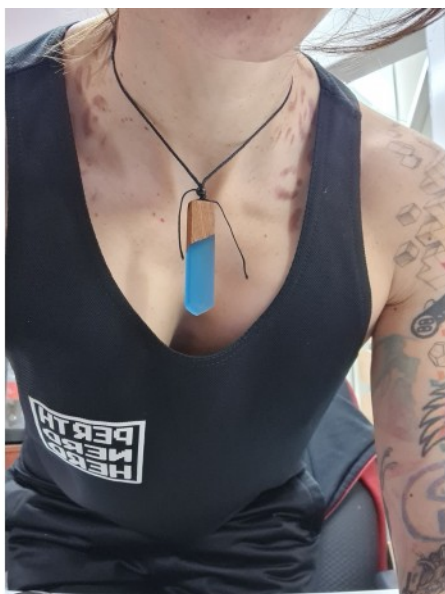

## Kyber Crystal Neck Pendant

**Product Code:** LG1006-Leather  
**Availability:** 14

**Price: \$16.50**

**Ex Tax: \$15.00**